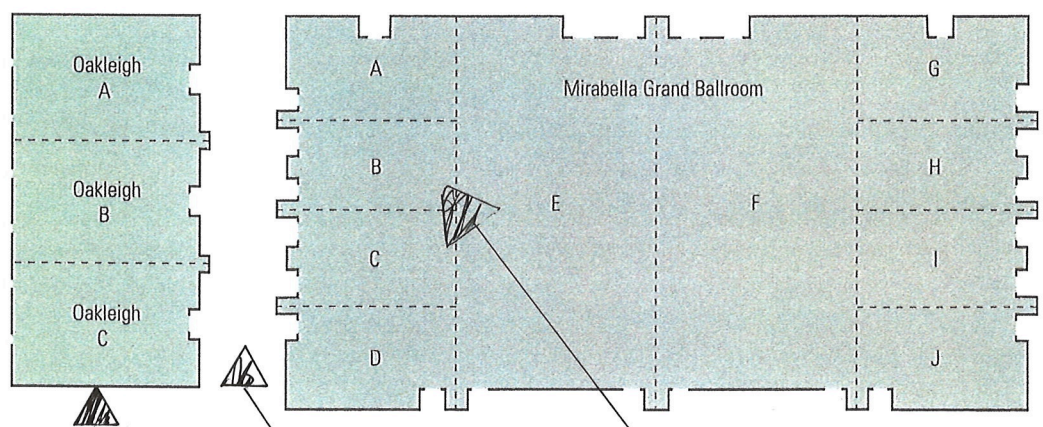

MURFREESBORO CONFERENCE CENTER FLOOR PLANS AND CAPACITIES

Parking Lot (side)

SESSIONS & BANQUET LAYOUT

Session/Breakouts

Sponsors

Thursday/Friday Breakfast

Thursday Night Party

MAIN Entrance

MAIN Parking Lot

Hotel Registration Desk

MAIN Lobby